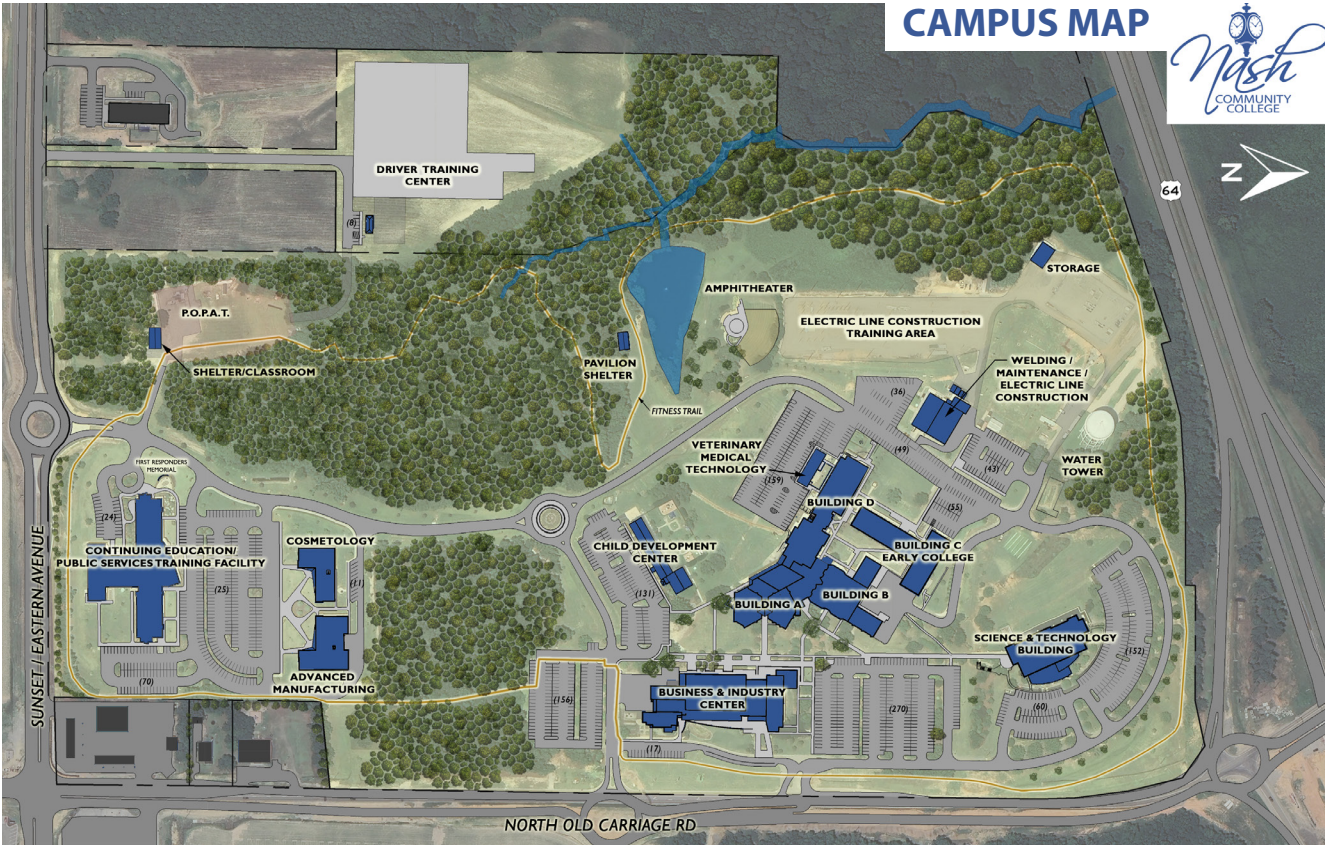

CAMPUS MAP

BUILDINGS

Advanced Manufacturing (K100) Classrooms & Offices

Building A (2000-2200) Student Services, Library, Information Technology Offices, Classrooms & Offices

Building B (2100) Midway Café, Student Lounge, Classrooms & Offices, Campus Store, Print Shop

Building C Early College High School

Building D (4100-4200) Classrooms & Offices, Nursing, Humanities

Business & Industry Center (1000-1100) Brown Auditorium, Cashier's Office, Administrative Offices, Classrooms, Switchboard, Studio 67, Big Bang Radio, Culinary Kitchen, Tuscan Patio, Small Business Center

Child Development Center (6000) Child Development Center, Classrooms & Offices, Early Childhood Education

Continuing Education & Public Services Building (8100-8200) Continuing Education Classes, First Responder, Multipurpose Room, Firing Range, Truck Driving, Literacy, Industry Training

Edificio B (2100) Café Midway, Comedor, Salas de Clase y Oficinas, Librería, Tienda de Imprenta y Copiado

Edificio C Escuela Secundaria Universitaria Temprana

Edificio D (4100-4200) Salas de Clase y Oficinas, Enfermería, Artes y Letras